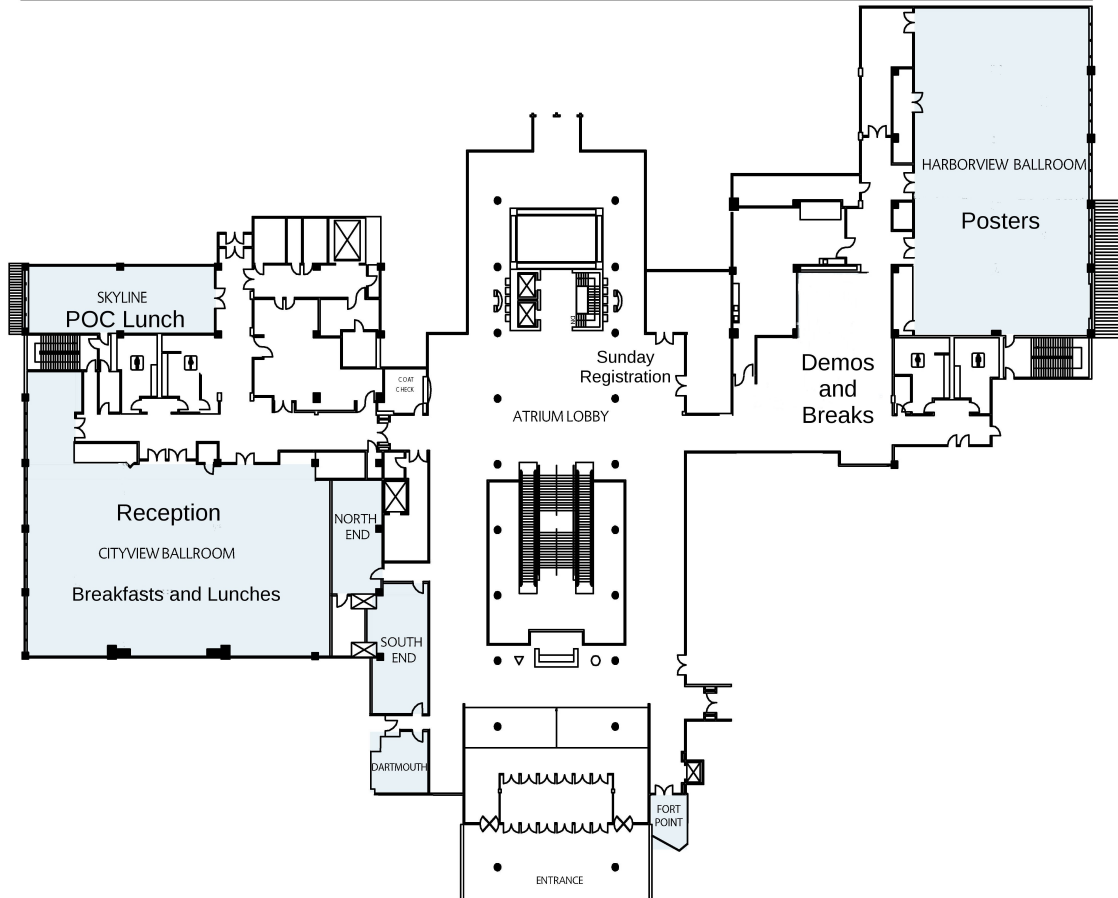

Convention Center Layout

Seaport World Trade Center

200 Seaport Boulevard
Boston, MA 02210

Contact Hotel for Drop-off to/Pick-up from Water Taxi

- **Hilton** — 617-568-6700
- **Embassy Suites** — 617-567-5000

(over)

PLAZA LEVEL

SEAPORT WORLD TRADE CENTER

MEZZANINE LEVEL

SEAPORT WORLD TRADE CENTER