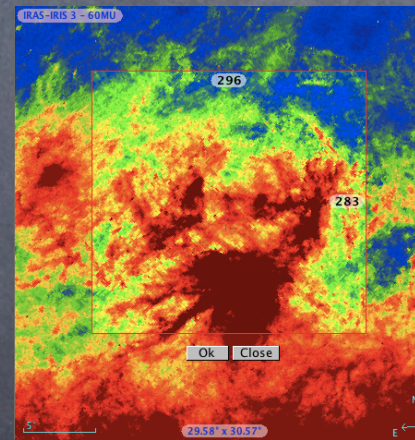

Aladin v7 (2/2)

- 👁 Bookmarks

★ NED ★ PPMX ★ 2MASS ★ USNO ★ Contours

- 👁 Store and easily reproduce frequent tasks

- 👁 Scatter plots

- 👁 Improved command console

- 👁 Flexible crop tool

Demonstration plan

- All-sky features
- Scatter plots
- Generation of thumbnails for a list of objects
- SED Plugin

SED Plugin

- Aladin plugin
- Goal: get a first idea of the SED (Spectral Energy Distribution) for extended sources